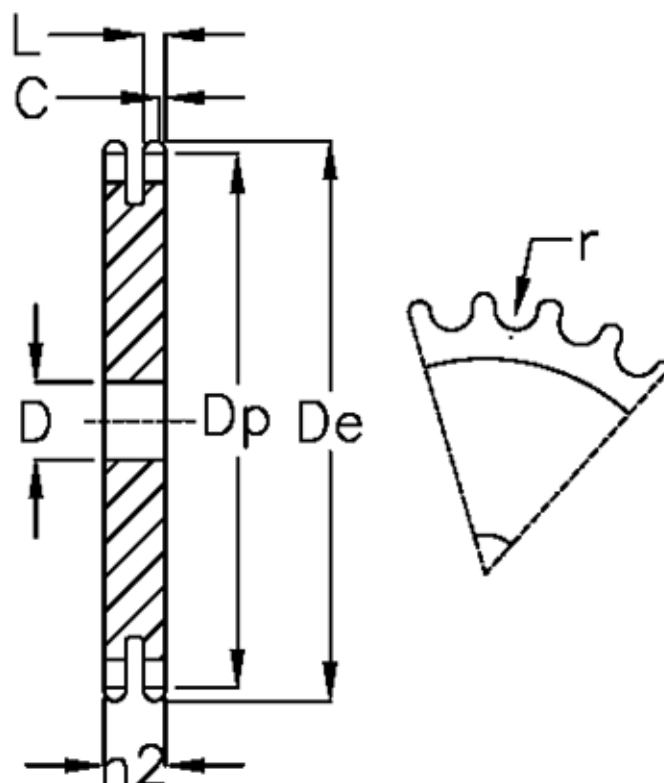

Article number: 616022007060

Description: Plate wheel 12 B-2 Z=60 duplex

Measures

C = 2

D = 25

De = 373

Dp = 363.99

For chain size = 3/4 x 7/16

For chain type = 12 B-2

h2 = 30.3

L = 10.8

Number of teeth = 60

r = 12.07